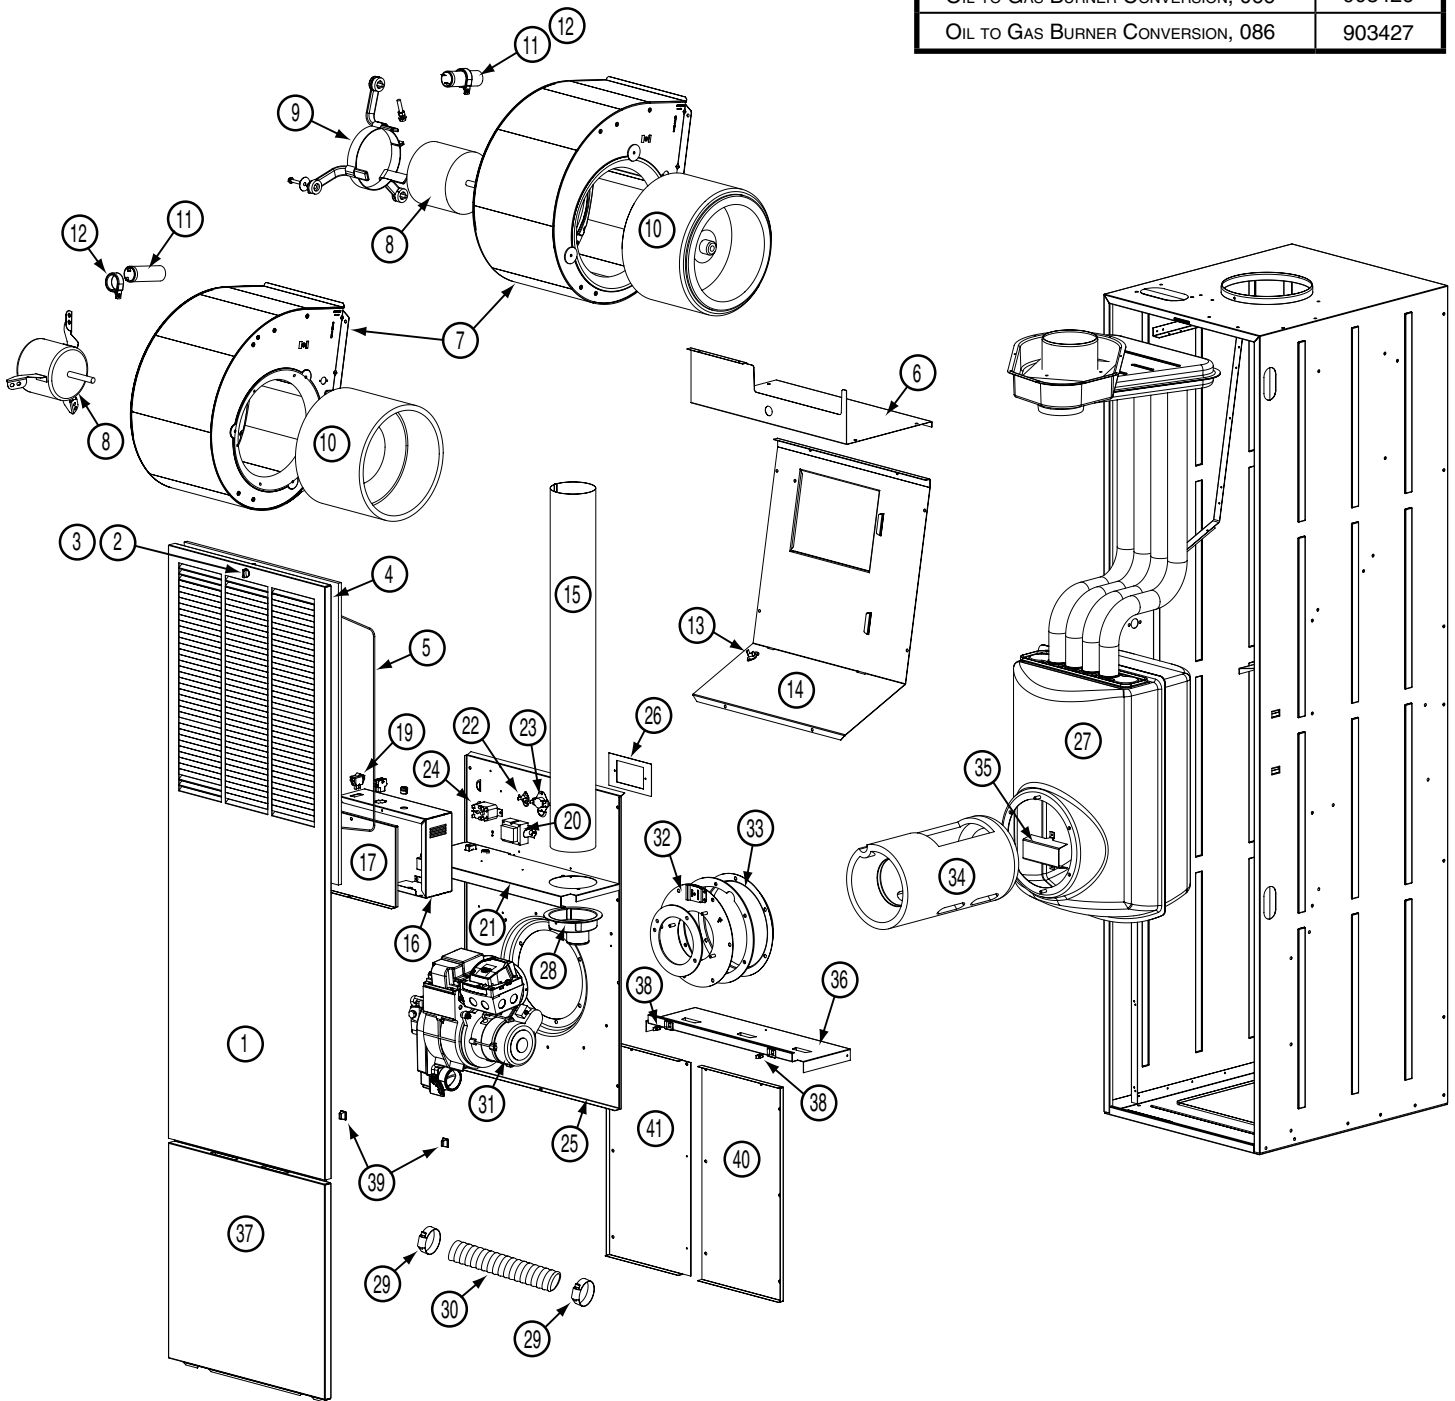

M5S(*) OIL BURNER

ITEM	DESCRIPTION	PART NUMBER	ITEM	DESCRIPTION	PART NUMBER
1	MOTOR	621945	13	INLET AIR BOX ASSEMBLY	660928
2	MOUNTING BOX	660591	14	GASKET KIT (INLET BOX)	660915
3	PRIMARY CONTROL, HW	624647	15	AIR TUBE ASSEMBLY	660918
	PRIMARY CONTROL, BECKETT	624753	16	BURNER HEAD, F3	660468
4	TRANSFORMER	621943	17	NOZZLE ADAPTER	660059
5	GASKET KIT (TRANSFORMER)	660914	18	ELECTRODE KIT	660917
6	BURNER HOUSING ASSEMBLY	660282	19	BLOWER WHEEL	660048
7	ESCHUTCHEON PLATE	660592	20	POWER CORD	634568
8	LOCKNUT	660593	21	NOZZLE, 066	660606
9	OIL LINE KIT	660594		NOZZLE, 086	660605
10	FUEL PUMP	622090	22	FLAME DETECTOR	660603
11	SOLENOID VALVE KIT	624648	23	GUN DRAWER ASSEMBLY	660916
12	COUPLING	660596			